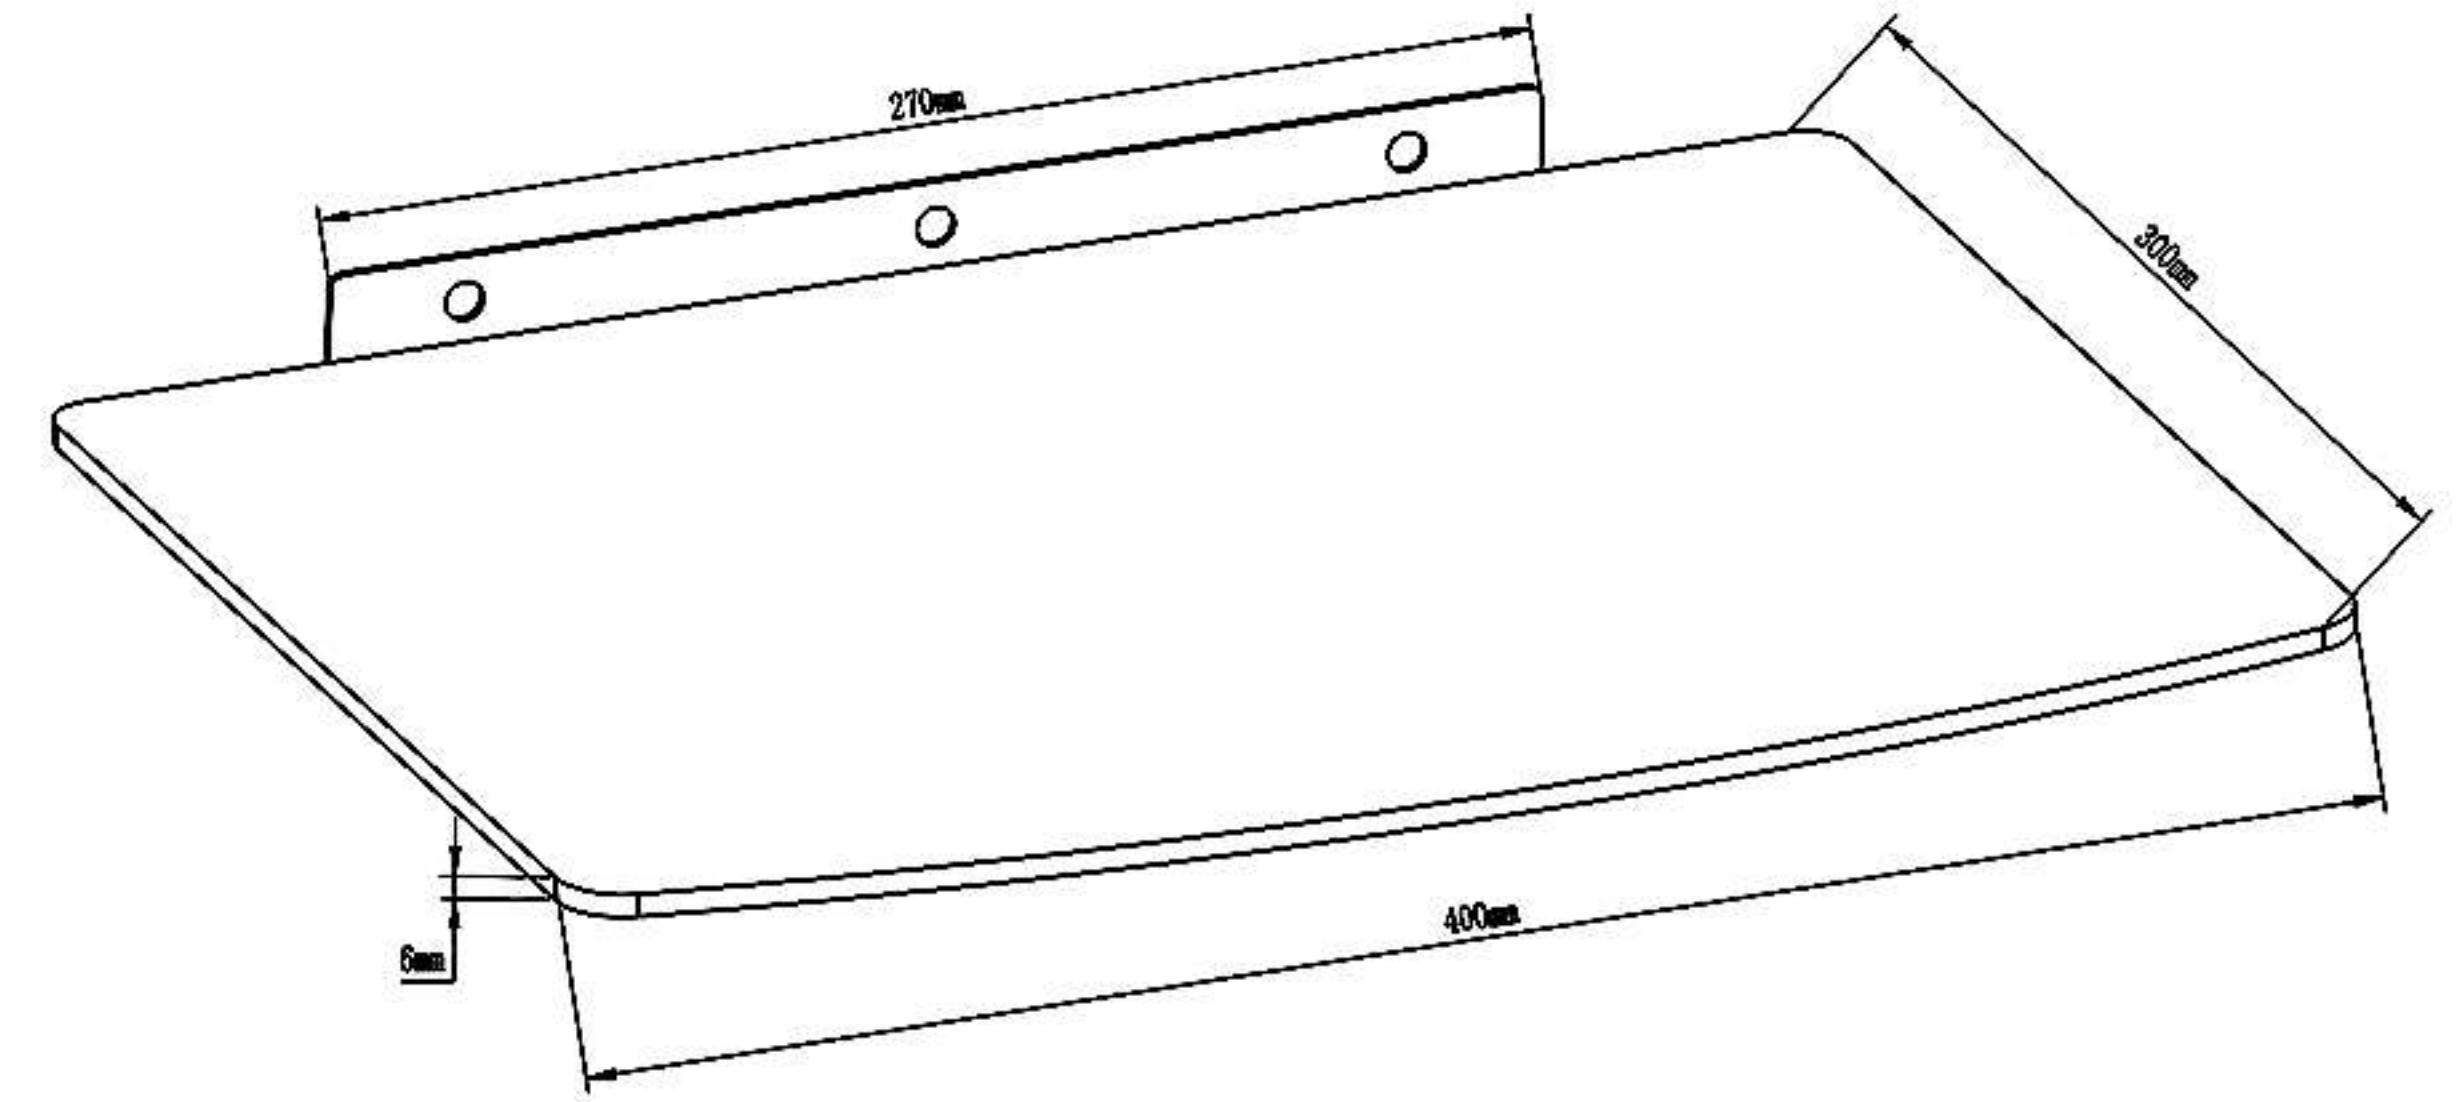

# DVD / RECEIVER SHELF

**SH 01D**

● Size: 400x300

● Thickness: 6mm

● Capacity: 12 Kgs

● Glass & Steel